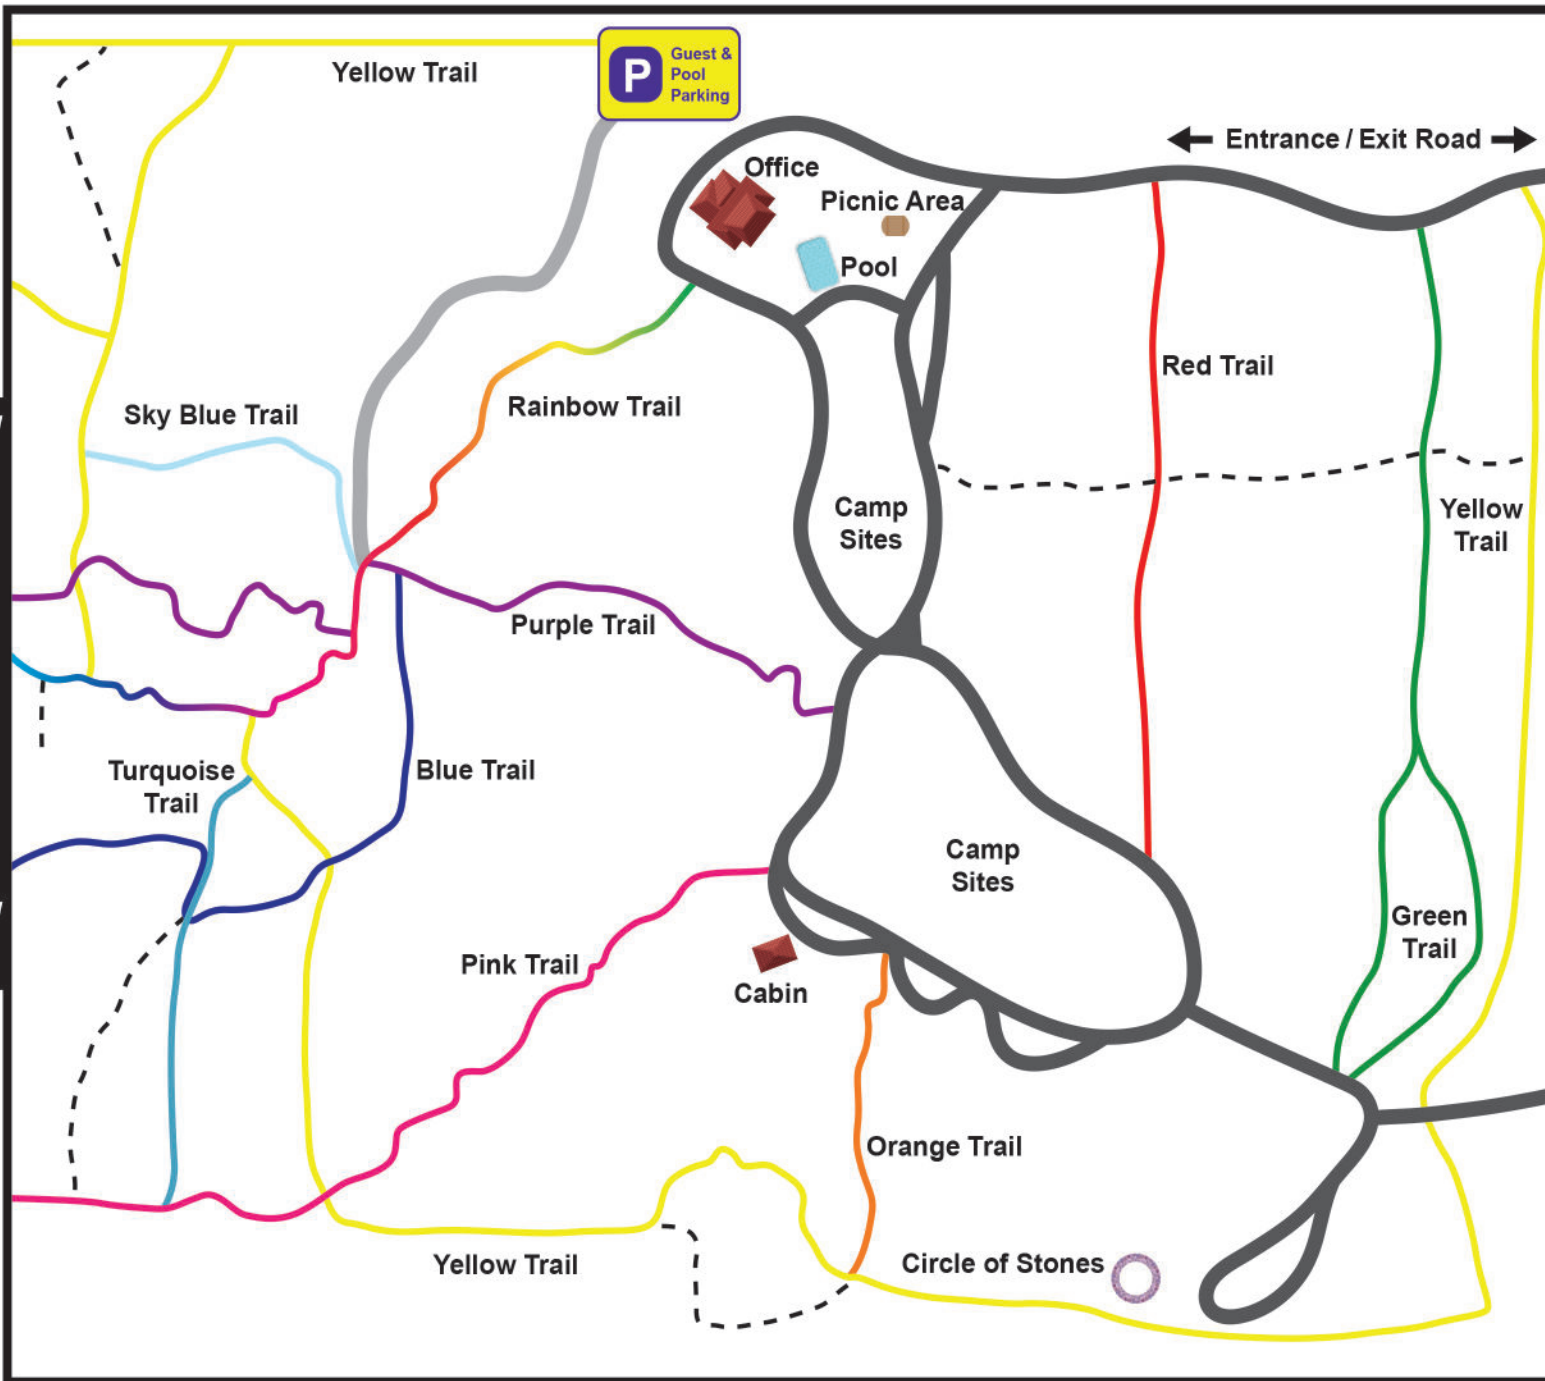

WESTERN VIEWS

Trail Map

-  All Colors = Trails
-  Resort Road
-  Service Road
-  Side Trail

Western views of the valley, Mt. Shasta, and the surrounding area

Lassen RV Resort
 548-335 Old Highway Road
 McArthur, CA 96056
 (530) 336-5657
 LassenRVresort.com
 info@lassenrvresort.com