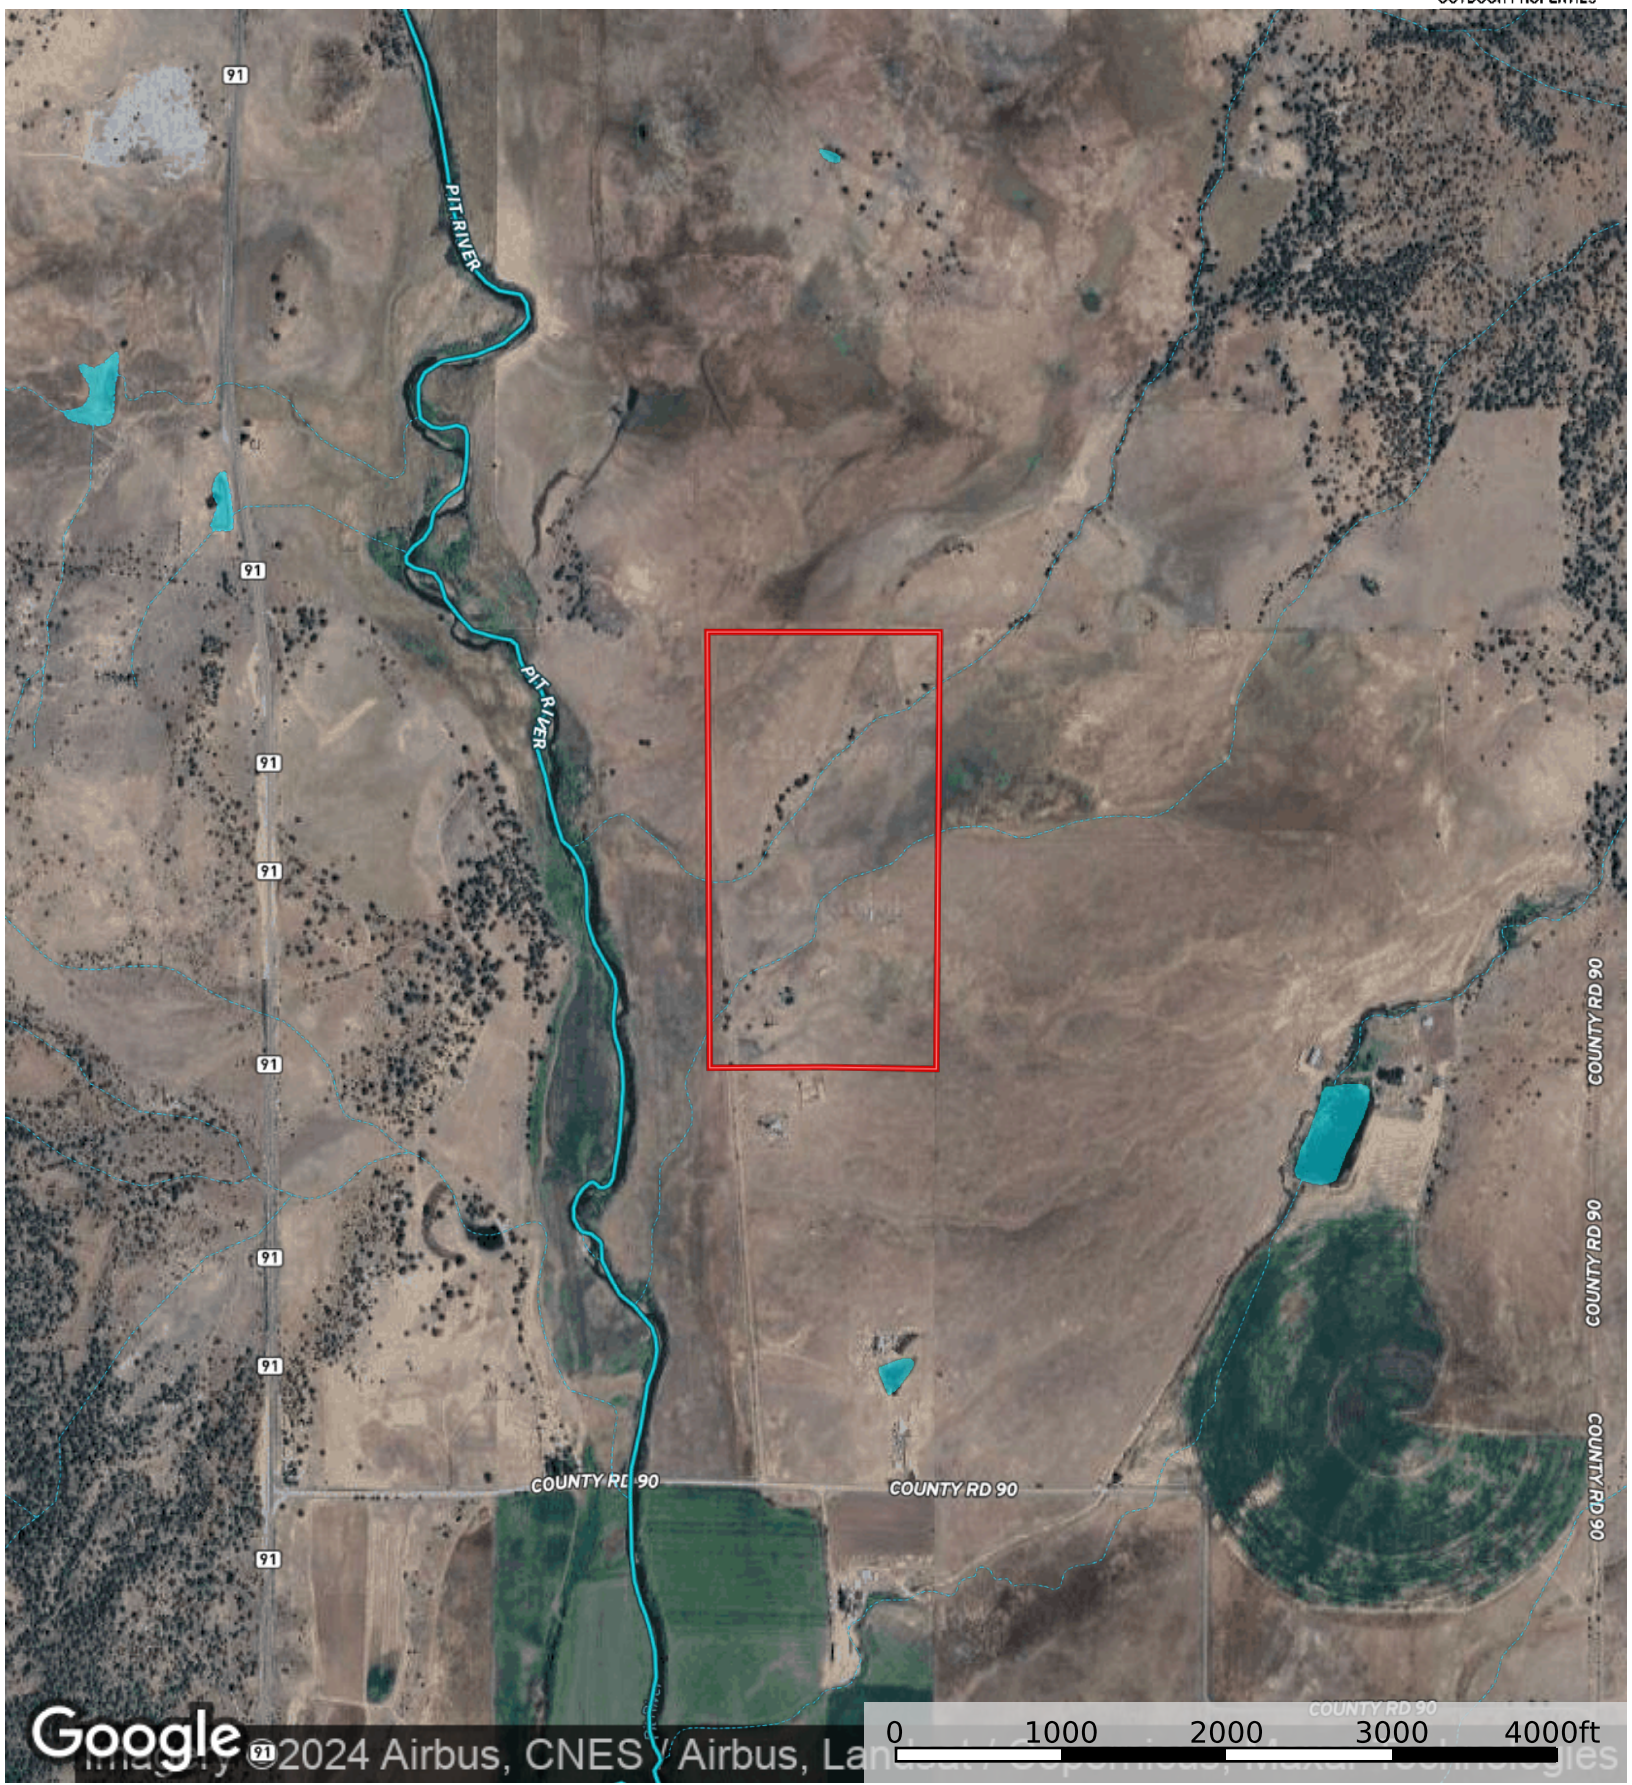

Crane Ranch in North Lookout

Modoc County, California, 80 AC +/-

Google

©2024 Airbus, CNES / Airbus, Land

- Boundary
- Stream, Intermittent
- River/Creek
- Water Body

Sara Small
P: 530-262-2942

www.californiaoutdoorproperties.com

Fall River Mills, CA 96028

The information contained herein was obtained from sources deemed to be reliable. Land id™ Services makes no warranties or guarantees as to the completeness or accuracy thereof.