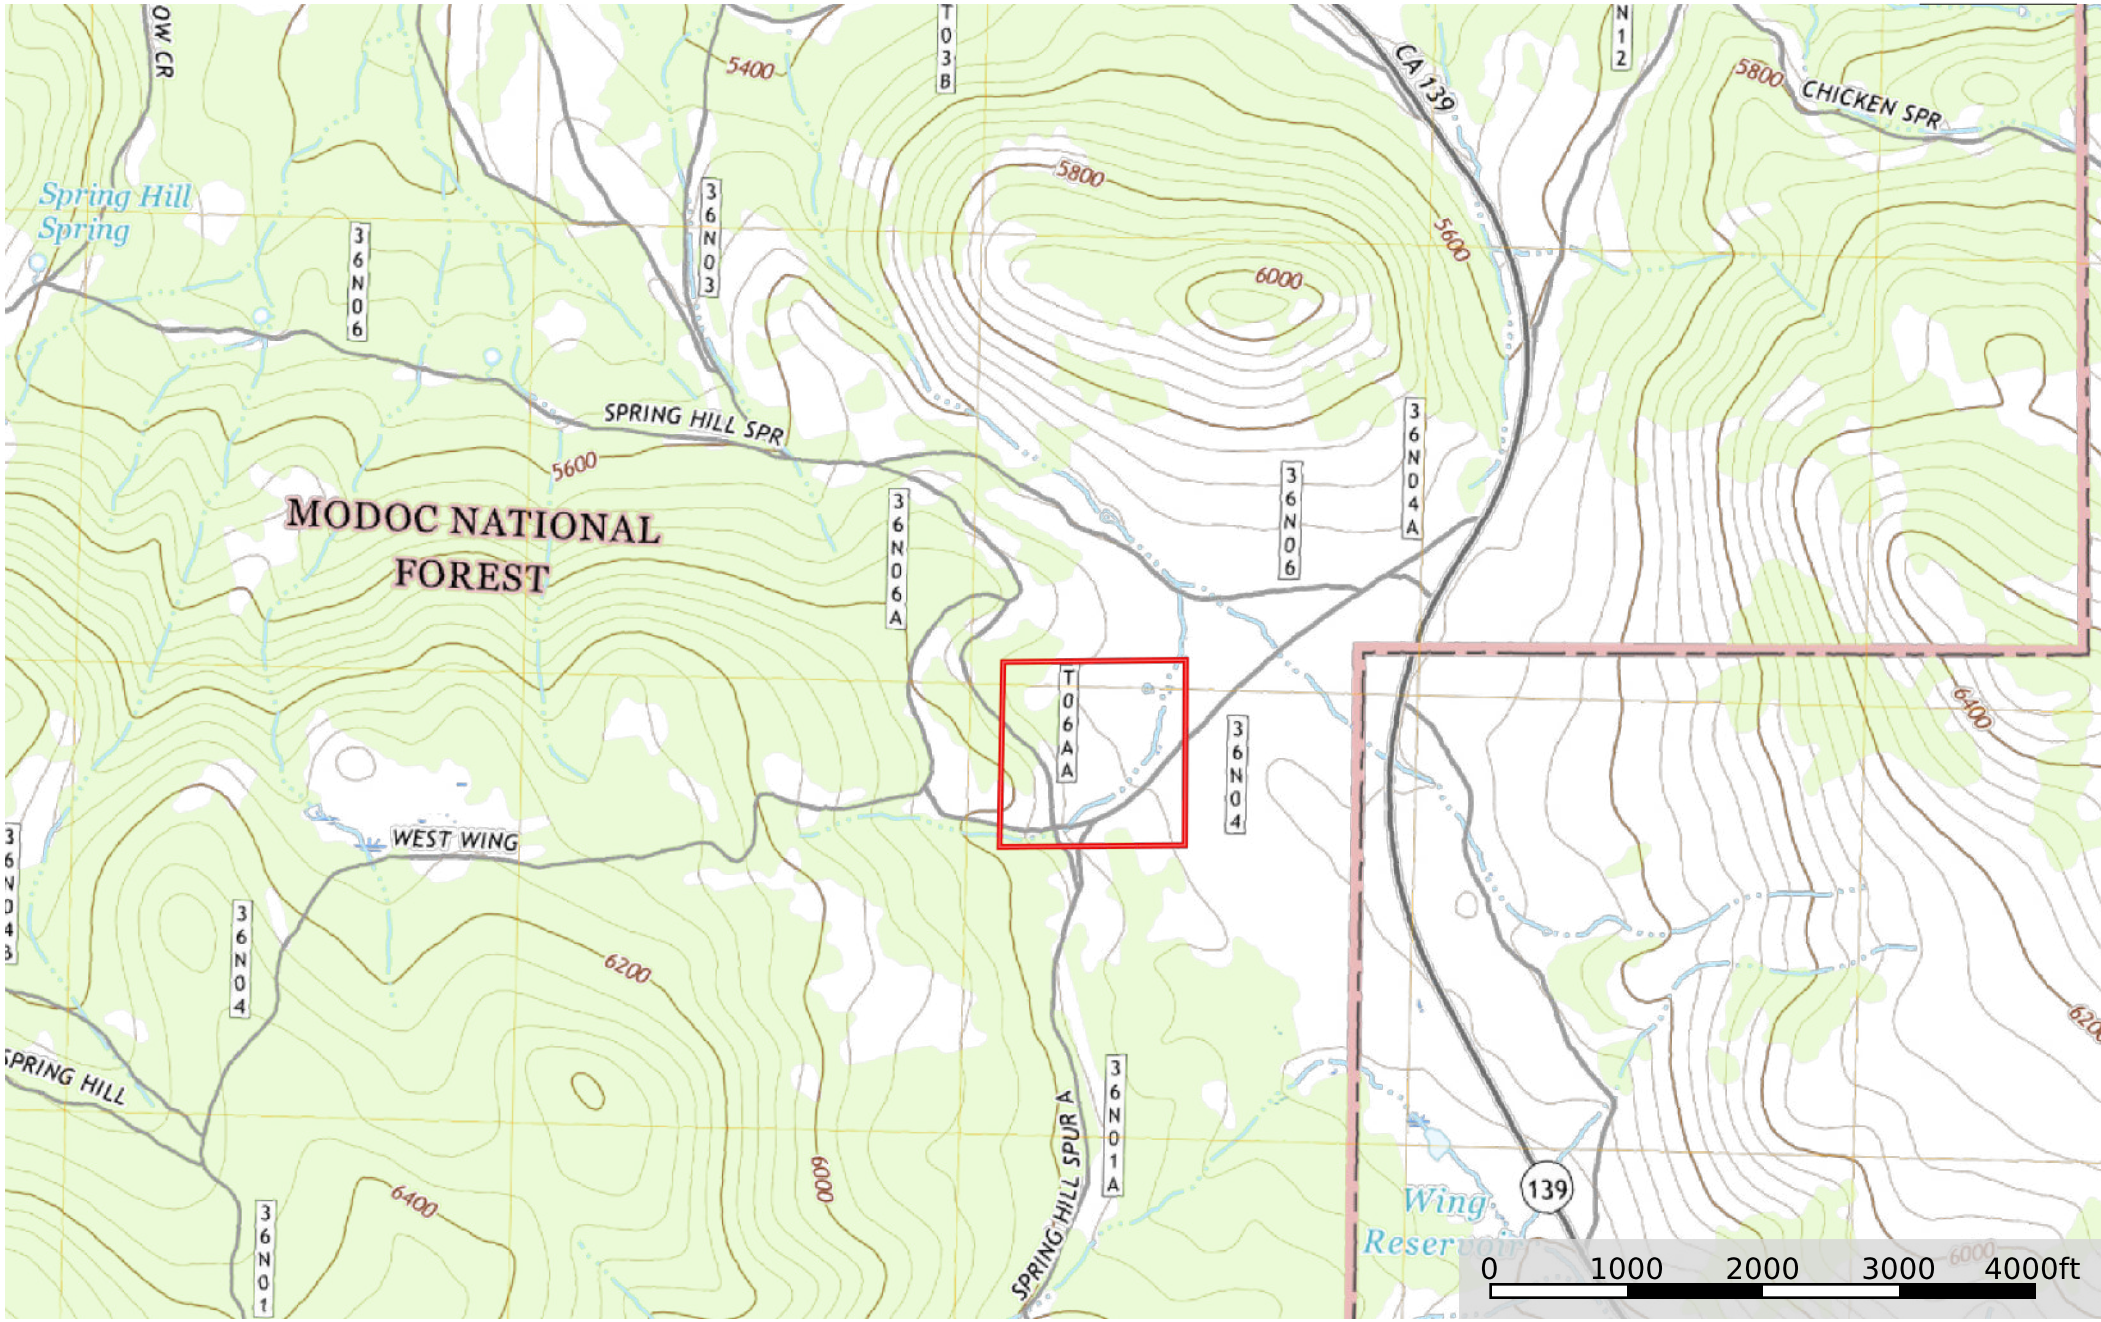

SPRING HILL CABIN

Lassen County, California, 40 AC +/-

Boundary