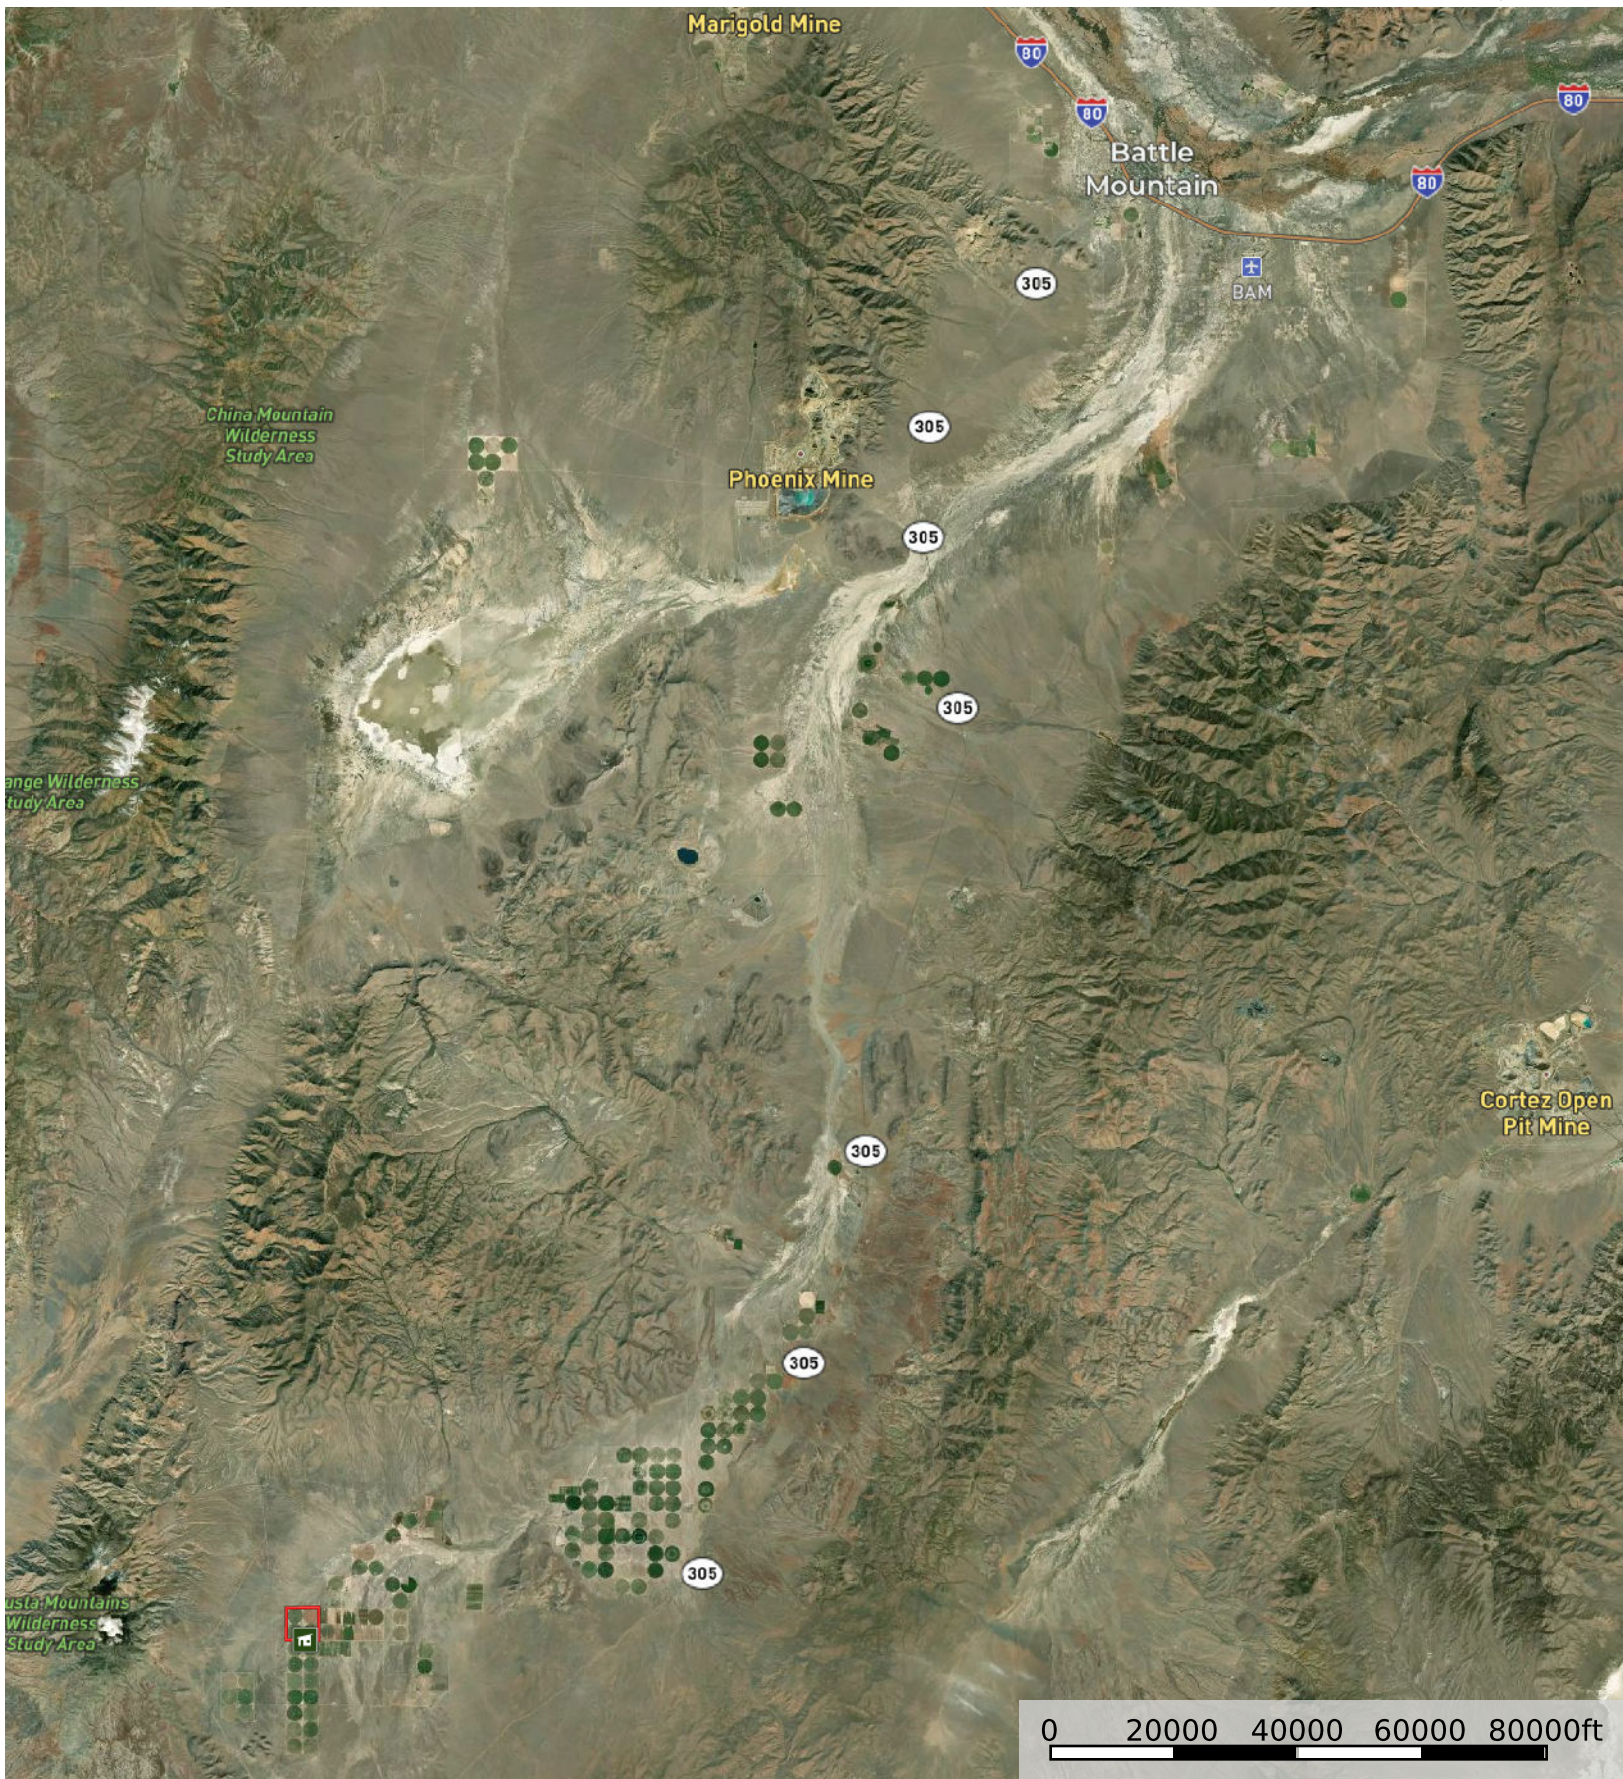

Antelope Valley Farm

Nevada, 640 AC +/-

- Shop
- House
- Boundary