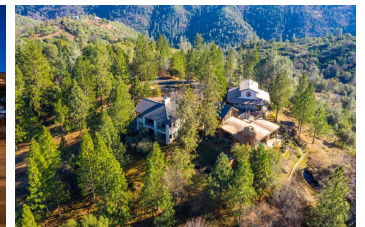

The Querencia

Calaveras County, California

\$1,995,000 | 40.00 Acres

4383 Sheep Ranch Rd
Murphys, California

The Querencia is a true California Gem. Sitting on 40 amazing acres, situated in Calaveras County, just 4 miles from the vibrant town of Murphys--a Hamlet rich in gold rush history. Views, views, views...this estate is locally known as the "Cave House" because of its award-winning, custom distinct architecture; Winner of the AIA design award.

THE CAVE HOUSE COMPOUND

Nearly 9,000 square feet of living space on 40 acres in the quaint gold rush town of Murphys

PROPERTY HIGHLIGHTS

- APN#: 034-003-097
- Calaveras County
- Featured on HGTVs Dream Builder
- Multiple Homes
- Almost 9000 Sqft
- Winner of the AIA Design Award
- 40 Acres
- In the heart of the Gold Country
- VRBO, B&B, Retreat Easy Possibility
- Family Compound
- Commercial Kitchen
- RV Pad
- Gated Paved Drive