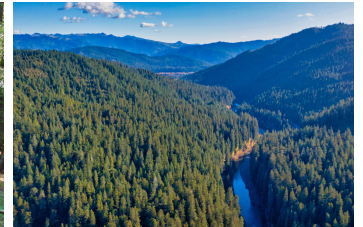

## Cabin in the Redwoods

Humboldt County, California

\$639,000 | 80.00 Acres

265 Bridge Creek Rd  
 Myers Flat, California

Great fixer opportunity in the redwoods with easy year-round access. Current Timber Management Plan is transferable to the new owner and brings good redwood value to the property. This is an on-going timber harvest permit based on sustained yield and periodic selective type harvesting.

### PROPERTY HIGHLIGHTS

- 80 acres mostly redwood with current NTMP
- Fixer cabin - 2 bedroom / 1 bath
- Good water, septic & power to cabin
- Good skid roads and trails
- End of private road behind locked gate