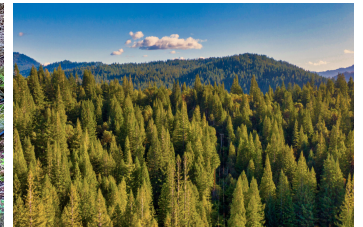

## Cabin in the Redwoods

Humboldt County, California

\$639,000 | 80.00 Acres

265 Bridge Creek Rd  
 Myers Flat, California

Great fixer opportunity in the redwoods with easy year-round access. Current Timber Management Plan is transferable to the new owner and brings good redwood value to the property. This is an on-going timber harvest permit based on sustained yield and periodic selective type harvesting.

### PROPERTY HIGHLIGHTS

- 80 acres mostly redwood with current NTMP
- Fixer cabin - 2 bedroom / 1 bath
- Good water, septic & power to cabin
- Good skid roads and trails
- End of private road behind locked gate