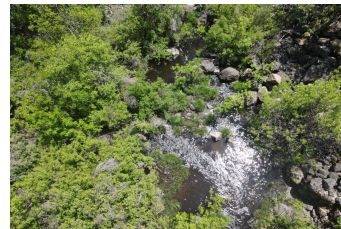

## Horse Creek Ranch

Lassen County, California

\$180,000 | 36.32 Acres

530-375 Little Valley Road  
 McArthur, California

Great get-away or year-round home. Beautiful view down Horse Canyon, across the Fall River Valley, Timber Crater and mountains beyond. This property is very private and off the grid. Lot's of wildlife, peace and quiet with the gentle sound of Horse Creek.

### PROPERTY HIGHLIGHTS

- 2000 sf 1 bedroom home with open living, dining and kitchen
- 2 wood stoves, 1 gas stove
- Office/den could be second bedroom
- 2 enclosed sunrooms
- Water is supplied by year-round Horse Creek, pumped up to a 5,000-gallon storage tank