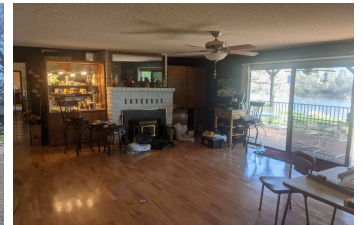

22539 Adobe Rd.

Tehama County, California

\$565,000 | 0.99 Acres

22539 Adobe Rd
Red Bluff, California

Here is a spacious waterfront home on a nearly one-acre lot with potential for customization by the next owner. With 4 bedrooms and 2.5 baths, plus a large kitchen and both living and family rooms (each with its own fireplace), this home was built for leisurely comfort. The expansive back deck leads down to a large back lawn for outdoor activities, and then to a boat dock that can be ra...

PROPERTY HIGHLIGHTS

- 4 bedroom, 2.5 bathroom
- 2,698 sqft
- 0.990 acres
- Sacramento River frontage
- Lush lawn
- Expansive deck
- Hot tub
- Boat dock
- Located in Surrey Village

SCOTT SODER
Real Estate Agent
BRE# 00984623
Cell: (530) 727-7572
scottsoder@aol.com