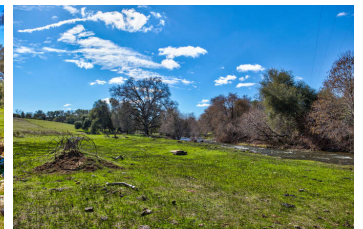

Martin Ranch

Tuolumne County, California

\$565,000 | 84.57 Acres

0 Championship Drive
Sonora, California

The Martin Ranch offers 84.57 acres of rolling hills covered with mature Oaks, beautiful views of the Teleli Golf course and unique creek frontage with the Sullivan Creek running through the property year around. Currently being used to run cattle, this property has multiple opportunities with many potential building sites. Rarely does river frontage property like this become available.

PROPERTY HIGHLIGHTS

- 84.57- Acres with River Frontage
- Rolling Hills Covered with Mature Oaks
- Currently Being Used for Cattle Grazing
- Multiple Ag and Recreational Opportunities
- Short Drive to nearby Sonora and Modesto