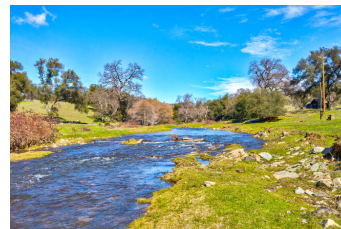

Martin Ranch

Tuolumne County, California

\$565,000 | 84.57 Acres

0 Championship Drive
Sonora, California

The Martin Ranch offers 84.57 acres of rolling hills covered with mature Oaks, beautiful views of the Teleli Golf course and unique creek frontage with the Sullivan Creek running through the property year around. Currently being used to run cattle, this property has multiple opportunities with many potential building sites. Rarely does river frontage property like this become available.

PROPERTY HIGHLIGHTS

- 84.57- Acres with River Frontage
- Rolling Hills Covered with Mature Oaks
- Currently Being Used for Cattle Grazing
- Multiple Ag and Recreational Opportunities
- Short Drive to nearby Sonora and Modesto