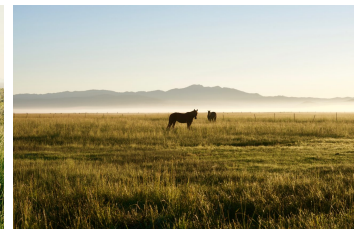

Genasci Ranch

Sierra County, California

\$2.00 | 596.74 Acres

80 Genasci Road
 Loyalton, California

Stunning Sierra Valley Ranch, just 2 miles west of the quaint little town of Loyalton, CA. The Sierra Valley is the highest alpine valley in the Sierras and sits in a desirable location just 35 minutes from Reno, Nevada and just 40 minutes from Truckee, CA. The ranch offers 360 degree views of the beautiful valley and surrounding Sierra Nevada mountains.

PROPERTY HIGHLIGHTS

- Location, location, location! This ranch is in the heart of the desirable Sierra Valley
- Runs 220 pair for a seven month grazing season
- Two homes with county approval for an additional home
- Historic circa 1918 wooden barn
- Working corrals and livestock handling facilities
- Smithneck Creek water rights (410.6 acre feet)
- Two wells (one pumps 90 gpm and the other is 80 gpm)