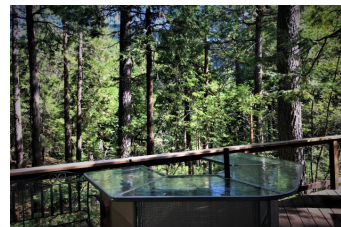

220 Wild Plum Ridge

Sierra County, California

\$280,000 | 0.30 Acres

220 Wild Plum Ridge
Sierra City, California

Adorable mountain home in a very desirable Sierra City location and setting. Nice deck and enclosed patio room look out over peaceful wooded area. Interior is cozy and inviting with a huge native rock fireplace, knotty pine and vaulted ceilings. Newer large bedroom addition has and additional gas insert fireplace. Framework and cement pad for an oversized garage including most mater...

PROPERTY HIGHLIGHTS

- Cozy mountain home located on Wild Plum Ridge in Sierra City
- Double deck off the back overlooks a very peaceful wooded forest setting
- Nice little courtyard area with an built-in fire pit.
- Lots of mountain ambience with knotty pine interior, vaulted ceilings and huge native rock fireplace
- Newer large bedroom addition with gas insert fireplace, sitting area, and outside entry.
- Detached cement slab, framework and most materials fo