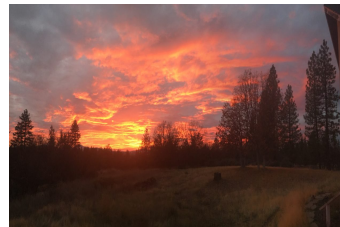

Sunset House

Shasta County, California

\$387,000 | 37.50 Acres

26655 Pittville Rd
 McArthur, California

Peace and tranquility, it's the first thing you notice when entering this property. The drive weaves through the trees to the back of the property, where the home sits on a slight rise, looking to the west to capture the amazing sunsets. Floor to ceiling windows capturing view.

PROPERTY HIGHLIGHTS

The Chalet design provides a beautiful open space in the large living room, opening to country kitchen and dining area. The 1,899 sf home offers 3 bedrooms and 2 baths. Open concept creates it's own kind of charm, with French doors opening to back deck. Kitchen has a large center island with wood counter top, all stainless appliances including double oven and built in microwave. Dining area has built in cabinets and shelving. Two bedrooms and one