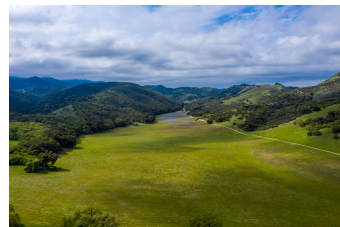

Bucks Valley Ranch

Monterey County, California

\$2,299,000 | 2,324.70 Acres

57310 Jolon Road
 King City, California

Bucks Valley Ranch is located in Monterey County in the heart of Central California, just 8 miles southwest of King City and the fertile Salinas Valley. Featuring lush meadows and stunning oak studded ridges, this ranch encompasses ten total parcels with 2324.7+/- deeded acres. 200 acres of the ranch currently supports seasonal cattle grazing for about 30 pair. Through the main gate, the...

PROPERTY HIGHLIGHTS

- 10 total tax parcels
- PG&E meters on the property w/ three phase power available
- 1 operable well and storage tank (3 additional wells on the property)
- 2 newly renovated barns w/ LED lighting and roll-up doors
- Plans for a 3 bed/2 bath home near ranch entrance, with other secluded home site options as well
- Roughly 200 Acres of pasture grazing
- Year round spring on top of ranch, seasonal creeks
- Miles of oak grove and hollow t