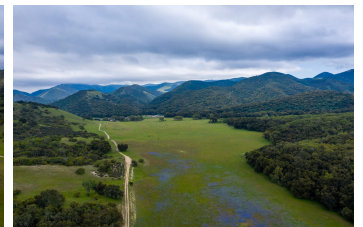

Bucks Valley Ranch

Monterey County, California

\$2,299,000 | 2,324.70 Acres

57310 Jolon Road
 King City, California

Bucks Valley Ranch is located in Monterey County in the heart of Central California, just 8 miles southwest of King City and the fertile Salinas Valley. Featuring lush meadows and stunning oak studded ridges, this ranch encompasses ten total parcels with 2324.7+/- deeded acres. 200 acres of the ranch currently supports seasonal cattle grazing for about 30 pair. Through the main gate, the...

PROPERTY HIGHLIGHTS

- 10 total tax parcels
- PG&E meters on the property w/ three phase power available
- 1 operable well and storage tank (3 additional wells on the property)
- 2 newly renovated barns w/ LED lighting and roll-up doors
- Plans for a 3 bed/2 bath home near ranch entrance, with other secluded home site options as well
- Roughly 200 Acres of pasture grazing
- Year round spring on top of ranch, seasonal creeks
- Miles of oak grove and hollow t