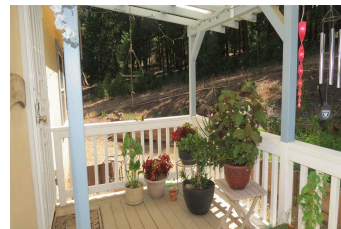

RoLyn Ranch

Amador County, California

\$409,000 | 21.00 Acres

19521 Fiddletown Rd
 Fiddletown, California

This magnificent acreage is truly a rare find, Deep in history, in the heart of the gold country. Fiddletown, Shenandoah wine country, Plymouth, Jackson, Sacramento, lakes rivers and streams are all a short drive away. Diverse 21 acres that has it all, a nice 1640 sq ft 3 bedroom 2 bath home, room for horses, toys, garden. Seasonal creek.

PROPERTY HIGHLIGHTS

In The Heart of the Gold Country, this peaceful ranch is a perfect get away from the hustle and bustle, yet Close to:

- California Shenandoah Valley Wine Region (minutes away)
- Historic Fiddletown, Plymouth, Sutter Creek, Placerville and Jackson (all Minutes away)
- Short Drive to world class Fishing, Skiing, Boating, Golfing.
- Easy trip to Lake Tahoe, Sacramento and the Bay area.