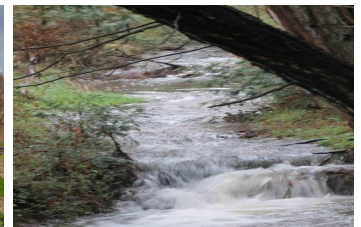

RoLyn Ranch

Amador County, California

\$409,000 | 21.00 Acres

19521 Fiddletown Rd
 Fiddletown, California

This magnificent acreage is truly a rare find, Deep in history, in the heart of the gold country. Fiddletown, Shenandoah wine country, Plymouth, Jackson, Sacramento, lakes rivers and streams are all a short drive away. Diverse 21 acres that has it all, a nice 1640 sq ft 3 bedroom 2 bath home, room for horses, toys, garden. Seasonal creek.

PROPERTY HIGHLIGHTS

In The Heart of the Gold Country, this peaceful ranch is a perfect get away from the hustle and bustle, yet Close to:

- California Shenandoah Valley Wine Region (minutes away)
- Historic Fiddletown, Plymouth, Sutter Creek, Placerville and Jackson (all Minutes away)
- Short Drive to world class Fishing, Skiing, Boating, Golfing.
- Easy trip to Lake Tahoe, Sacramento and the Bay area.