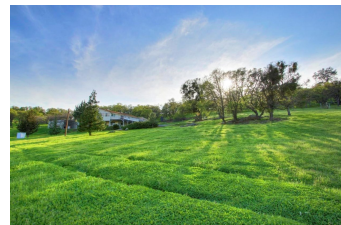

Riata Ranch

Calaveras County, California

\$475,000 | 20.00 Acres

6992 Riata Way
 Angels Camp, California

20 spectacular acres with amazing views!! Watching the sunrise over the many mountains of the Stanislaus National Forest, your mind drifts as your cares melt away. There are views from every part of the property, from the orchard to the pastures, to the wrap-around deck of this updated 3 bed/ 2 bath custom home that has it all including newer appliances.

PROPERTY HIGHLIGHTS

- There are views from every part of the property from the orchard, to the pastures, to the patio.
- Located only 15 minutes from Angels Camp, Copperopolis, and San Andreas.
- Large shop and motor home covered parking. The shop has 220V power, water heater, air conditioner, a wood burning stove, shelving, and a huge work table.
- All of the plants including the orchard and the garden have irrigation which is on timers.