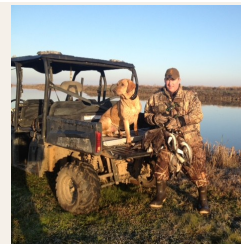

Sleeping Pintail

Solano County, California

\$775,000 | 94.00 Acres

2514 Grizzly Island
Suisun City, California

The 4 bedroom 3 bath residence/clubhouse is clean and in good condition and comes partially furnished. Each bedroom is generous in size and the kitchen is super functional and smart. Other structures include a sizable four car garage/shop, greenhouse/barn that could be an aviary or dog kennel, decoy shed/hut and garden area. The shooting areas contain 6 blinds; 3 - three man blinds and 2 - ...

PROPERTY HIGHLIGHTS

- Spectacular Grizzly Island turnkey Duck Club or Personal Residence consisting of 94 acres of recreational paradise.
- Residence / Clubhouse is a 2,127sqft +/- 4 bedroom & 3 bath, partially furnished with all accessories.
- Sunroom with hot tub.
- Shooting areas contain six blinds; 3 - three man, 2 - two man & 1 - single all of which are readily accessible by driving an ATV and then walking moderate distances.
- Equipment includes a