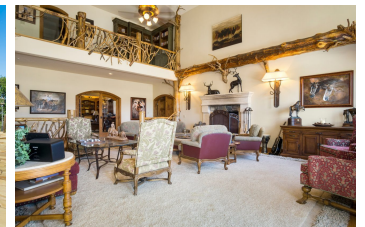

## Pine Ranch Estate

Yolo County, California

\$4,950,000 | 720.00 Acres

County Road 57  
Guinda, California

Have you ever closed your eyes and dreamt of your perfect lifestyle and your perfect home? The home is grand, yet warm and inviting, where friends and family can put their feet up, laugh and share life stories? Separate entertainment areas where there is enough room for large crowds to celebrate? The property where recreational activities abound and loved ones gather.

### PROPERTY HIGHLIGHTS

- Incredible, panoramic views
- Fabulous family compound
- Perfect ranch for the recreational enthusiast
- 7,000 square foot, Western themed home, with:
  - 5 bedrooms, each with its own bathroom
  - 2 half bathrooms
  - 4 car garage
- 4000 square foot lodge with:
  - three guest rooms, each with its own bathroom and fireplace
  - large great room
  - expansive kitchen designed to serve large groups
- Resort quality pool area
- Larg