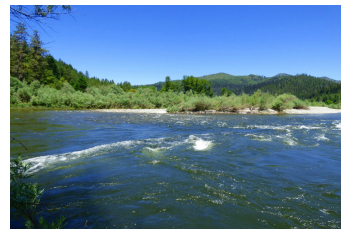

Parry Ranch

Siskiyou County, California

\$499,000 | 14.00 Acres

60939 Gordon's Ferry Rd
 Happy Camp, California

Country homestead on the Klamath River! 14 acres with fenced pasture, fruit trees, small barn, and outdoor patio to enjoy the peace and quiet. Hardwood and tile floors, granite countertops, beam ceilings, wood fireplace and charming brick hearth complete the modern country feel. If you're looking for something with homesteading possibilities and recreation options galore, give us a c...

PROPERTY HIGHLIGHTS

- 1770 Sq. Ft. Home
- 3 Bedroom 2 Bath
- 14 Acres
- Single Story Home
- Patio, Fire Pit, Outdoor Living Space
- River Frontage
- Barn and Out Buildings
- Pasture Area for Horses or Livestock
- Fruit Trees
- Build Your Homestead on the Klamath!