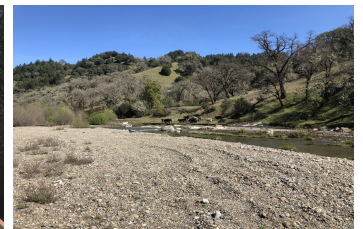

## Rosati Ranch

Mendocino County, California

\$4,850,000 | 1,350.00 Acres

31390 Highway 128  
Yorkville, California

The Rosati Ranch exemplifies all the qualities that make for a Class A Hunting Ranch. Located just an hour and half from the San Francisco Bay Area situated before the one horse town of Yorkville near the Sonoma-Mendocino County border and only about 30 minutes from Healdsburg. The ranch consists of 1350 acres with 7 legal parcels. A gravel road leads you off the main road past the old ...

### PROPERTY HIGHLIGHTS

- 1350 acres consisting of 7 legal parcels of paved road between Cloverdale and Yorkville an 1 1/2 hours north of San Francisco
- Premiere Hunting Ranch - Wildlife Mecca in the epicenter of California's Best Wildlife Region - wild pigs, blacktail deer, turkey, quail, grouse, etc.
- Big valley bisected by large creek with numerous valleys, oak wooded and open basins, forest, creek draws and pastures.
- Water abounds in the forms of numerous sp