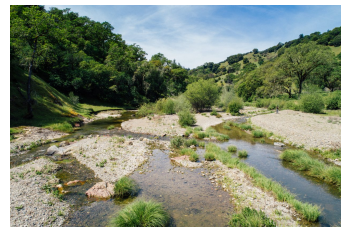

## Rosati Ranch

Mendocino County, California

\$4,850,000 | 1,350.00 Acres

31390 Highway 128  
Yorkville, California

The Rosati Ranch exemplifies all the qualities that make for a Class A Hunting Ranch. Located just an hour and half from the San Francisco Bay Area situated before the one horse town of Yorkville near the Sonoma-Mendocino County border and only about 30 minutes from Healdsburg. The ranch consists of 1350 acres with 7 legal parcels. A gravel road leads you off the main road past the old ...

### PROPERTY HIGHLIGHTS

- 1350 acres consisting of 7 legal parcels of paved road between Cloverdale and Yorkville an 1 1/2 hours north of San Francisco
- Premiere Hunting Ranch - Wildlife Mecca in the epicenter of California's Best Wildlife Region - wild pigs, blacktail deer, turkey, quail, grouse, etc.
- Big valley bisected by large creek with numerous valleys, oak wooded and open basins, forest, creek draws and pastures.
- Water abounds in the forms of numerous sp