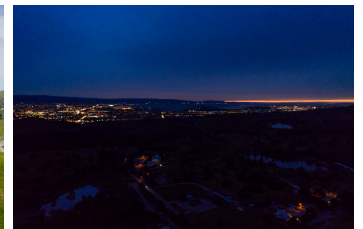

## Diamond W Stables

Santa Clara County, California

\$3,125,000 | 68.00 Acres

Weller Road  
 Milpitas, California

Whether it is running a horse-boarding facility, developing a vineyard, or building a custom residence, this is a unique opportunity! This 68 +/- acre property is located in Santa Clara County, about 4 miles from the town of Milpitas. A property of this size is rare as it is so close to major metropolitan areas: 16 miles to San Jose and 52 miles to San Francisco. One has the luxury of ac...

### PROPERTY HIGHLIGHTS

- Views of Downtown San Jose and the Bay Area
- 28,600 square foot Indoor Riding Arena
- 18,695 square feet of Stables and Paddocks
- 990 square foot chip building
- Outdoor Riding Arena
- Conveniently located next to hundreds of miles of riding trails
- Two wells service the property
- Varied terrain, from at pastures to rolling hills, to steep hillsides
- Property is in the Williamson Act
- Zoning - Hillside
- Vineyard potential