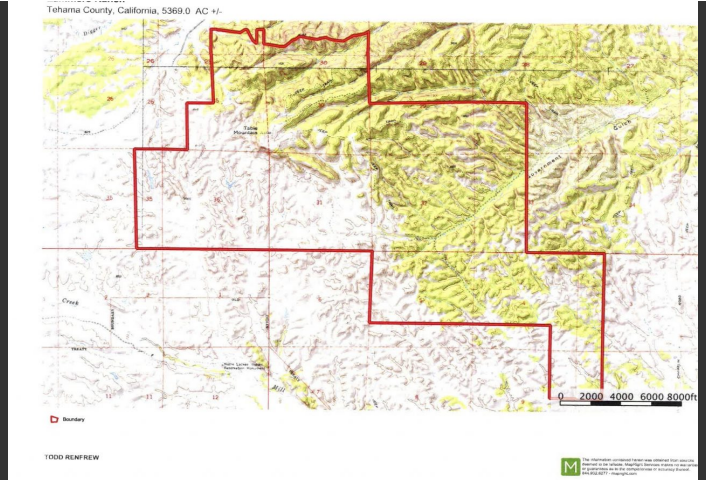

## Lammers Ranch

Tehama County, California

\$5,990,000 | 5,380.00 Acres

Osborn Rd.  
Corning, California

The Yammers Ranch is 5,380 acres located in Tehama County. This beautiful property boasts lots of grass and water and runs 400 pair for the season. Amazing wildlife including pigs, deer, quail, and doves. You don't want to miss this one!

### PROPERTY HIGHLIGHTS

- 5,380 acres located in Tehama County
- An abundance of grass and water
- Runs 400 pair for the season
- Amazing wildlife including pigs, deer, quail, and doves

**TODD RENFREW**  
 Broker & Owner, ALC  
 BRE# 01727574  
 Office: (707) 455-4444  
[Todd@caoutdoorproperties.com](mailto:Todd@caoutdoorproperties.com)