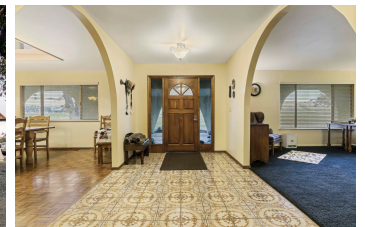

Rancho Escondido

Tehama County, California

\$895,000 | 68.32 Acres

11560 Paskenta Rd
Red Bluff, California

Welcome to a spacious California hacienda style home on more than 68 acres of mostly level land suitable for a variety of crops. Large valley oaks surrounding the home, covered patios, and outside decks all encourage outdoor living. The approximately 4,788 sq.ft. home provides plenty of comfortable living with 4 bedrooms 3 baths, large office, recreation room, family room, and plenty of...

PROPERTY HIGHLIGHTS

- 4,788 sqft California hacienda style home
 - 4 bedrooms
 - 3 bathrooms
 - office
 - recreational room
 - view of hay field
 - porches
- 68 acres
- Guest house
 - 2 bedroom
 - 1 bath
- 40 x 60 metal barn
- 3 wells in total
- Two ponds
- In the Williamson Act
- Red Bank Creek Frontage