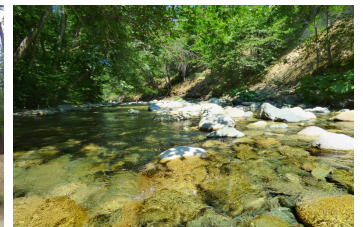

Kidder Creek Acreage

Siskiyou County, California

\$149,000 | 85.11 Acres

0 North Kidder Creek Rd.
 Greenview, California

Kidder Creek runs through the heart of this 85.11 acre property and makes for a gorgeous get away spot in the woods! There are no end to the possibilities for building, recreation, or exploring. Located right on Kidder Creek Road outside Greenview, in Siskiyou County, CA, the terrain varies from flat to hillside with timber all around. The property is on a gravel road, just a few minute...

PROPERTY HIGHLIGHTS

- Year Round Creek
- Timber Forest
- Near Klamath National Forest, Marble Mountain Wilderness and Pacific Crest Trail
- Many Opportunities for Outdoor Recreation
- Build a Cabin or Off-grid Home?
- Siskiyou County
- Northern California