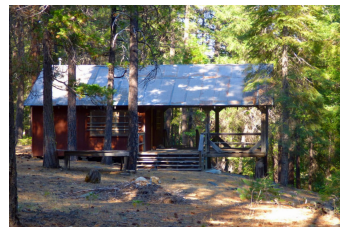

Kidder Creek Cabin

Siskiyou County, California

\$65,000 | 2.02 Acres

0 North Kidder Creek Rd.
 Greenview, California

Rustic camping cabin on a creek! This beautiful get-away spot is on the banks of Kidder Creek, in Scott Valley, Siskiyou County. This small off-grid cabin on 2.02 acres could be an end destination or a great base for your outdoor adventures in northern California. It's nestled under tall firs and pines, but the crystal clear year round creek is really what sets this property apart. Situa...

PROPERTY HIGHLIGHTS

- Year Round Creek
- Cabin
- Off-Grid
- Some Cell Phone Reception
- Gravel Road
- Not Far From Store and Fuel
- Near Marble Mountain Wilderness, Russian Wilderness and Klamath National Forest
- Fishing & Hunting in the Area
- Scott Valley
- Siskiyou County
- Northern California