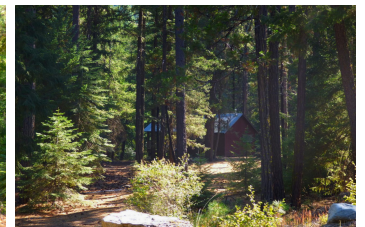

Kidder Creek Cabin

Siskiyou County, California

\$65,000 | 2.02 Acres

0 North Kidder Creek Rd.
 Greenview, California

Rustic camping cabin on a creek! This beautiful get-away spot is on the banks of Kidder Creek, in Scott Valley, Siskiyou County. This small off-grid cabin on 2.02 acres could be an end destination or a great base for your outdoor adventures in northern California. It's nestled under tall firs and pines, but the crystal clear year round creek is really what sets this property apart. Situa...

PROPERTY HIGHLIGHTS

- Year Round Creek
- Cabin
- Off-Grid
- Some Cell Phone Reception
- Gravel Road
- Not Far From Store and Fuel
- Near Marble Mountain Wilderness, Russian Wilderness and Klamath National Forest
- Fishing & Hunting in the Area
- Scott Valley
- Siskiyou County
- Northern California