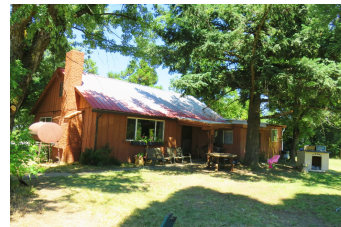

The Estes House

Shasta County, California

\$120,000 | 3/4 acres Acres

20443 Winnipeg Street
 Burney, California

Great family home in the heart of Burney. Nestled under two giant sequoia trees and borders year round creek.

PROPERTY HIGHLIGHTS

- Cozy home on large lot with detached inlaw unit.
- Two story main home has 1630 sf of living space, with 3 bedrooms, 1 bath. •Large upstairs bedroom could be sectioned off for office. •Wood stove insert in brick hearth.
- Enclosed side porch and car port. •Second home has 1 bedroom, 1 bath and shares carport area. •The property is fenced for pets. •The East side borders an arm of Burney Creek. •This is the original Estes homest