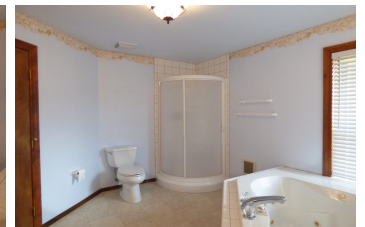

## Ager Beswick Home

Siskiyou County, California

\$299,900 | 14.60 Acres

9712 Ager Beswick Rd.  
Montague, California

Nice three bedroom home in quiet, private setting, less than half hour from Yreka! The house offers a very spacious kitchen and dining room. The living room opens out on to the deck to enjoy the setting. The house is in good condition with a newer roof. Outside, you have 14 gently rolling acres with plenty of room for horses or other animals – fencing will be needed. There are...

### PROPERTY HIGHLIGHTS

- Quiet Rural Setting
- Room for Horses
- Nice Three Bedroom, Two Bath Home
- Built in 1991, Approx 2096 SF
- Well Maintained
- Well, Septic and Power
- No CC&R's
- Two Car Garage
- Near Iron Gate Reservoir, Copco Lake, Klamath River
- 25 Minutes from Yreka
- Siskiyou County
- Northern California