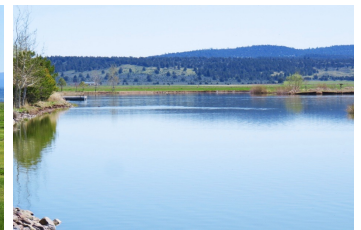

MJ Home Ranch

Lassen County, California

\$3,500,000 | 962.00 Acres

553-180 Punkin Center Road
 Bieber, California

Premium 962 acre hay ranch has it all, 3 homes, 3 hay barns, 2 storage/tack barns, shop, ranch office, river frontage, pond, small lake, hunting and fishing

PROPERTY HIGHLIGHTS

- The main ranch house is a stunning custom home with 2980 sf of living space with 3 bedrooms and 3 1/2 baths, stone fireplaces and granite throughout.
- Guest house has 2 bedrooms and open living area.
- Both have lake views and access over wooden bridge to dock.
- Laser leveled fields for flood irrigation
- All wells are tied together with underground mainline as well as river, ditch and pond pumps.
- Two enclosed metal barns, open