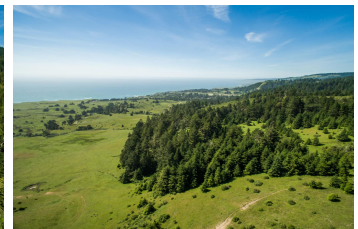

Biaggi Ranch

Mendocino County, California

\$10,900,000 | 1,382.50 Acres

16401 South Highway 1
Manchester, California

The historic Biaggi Ranch is situated on Mendocino's pristine coast between the coastal hamlets of Manchester and Elk. A ranch of this caliber rarely comes to market. Comprising of over 1382 acres, the ranch rises from almost sea level rolling grassland pasture to over 1600 feet elevation with towering redwood forests.

PROPERTY HIGHLIGHTS

- 1382.5 Acres Comprising 10 Legal Parcels of gently rolling pasture, heavy forest, spring-fed draws, open mountain meadows, and unbelievable Pacific view building sites on various parts of the ranch
- An estimated +18,000,000 Board Foot of Timber - Redwood and Douglas - NTMP in place
- 80-100 head carrying capacity for a cattle operation and substantially more for a sheep operation
- Teeming in native wildlife including Blacktail deer, wild