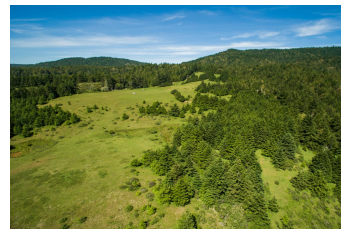

Biaggi Ranch

Mendocino County, California

\$10,900,000 | 1,382.50 Acres

16401 South Highway 1
Manchester, California

The historic Biaggi Ranch is situated on Mendocino's pristine coast between the coastal hamlets of Manchester and Elk. A ranch of this caliber rarely comes to market. Comprising of over 1382 acres, the ranch rises from almost sea level rolling grassland pasture to over 1600 feet elevation with towering redwood forests.

PROPERTY HIGHLIGHTS

- 1382.5 Acres Comprising 10 Legal Parcels of gently rolling pasture, heavy forest, spring-fed draws, open mountain meadows, and unbelievable Pacific view building sites on various parts of the ranch
- An estimated +18,000,000 Board Foot of Timber - Redwood and Douglas - NTMP in place
- 80-100 head carrying capacity for a cattle operation and substantially more for a sheep operation
- Teeming in native wildlife including Blacktail deer, wild