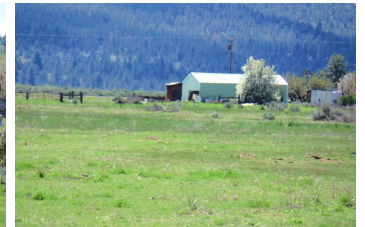

## The Goodyear House

Lassen County, California

\$100,000 | 10.00 Acres

666-845 Hwy 299 East  
 Adin, California

Great opportunity for the handy man! This 2 bedroom home has "nice bones" it just needs some TLC. The 10 acre parcel is level and fenced for animals. Perfect size for a small farm.

### PROPERTY HIGHLIGHTS

- The entry is gated with a paved circle drive.
- Newer 750 sf. garage with large roll-up door and concrete floor.
- 25x40 metal shop with two rooms, large sliding door and concrete floor.
- Large concrete slab beside the metal shop.
- Three additional outbuildings plus insulated pump house.
- Located between Adin and Bieber, right in the heart of Big Valley with beautiful views including Mt. Shasta.
- Close to the 6000 acre Ash Creek wild life refuge.