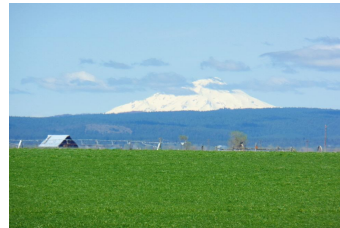

## The Goodyear House

Lassen County, California

\$100,000 | 10.00 Acres

666-845 Hwy 299 East  
 Adin, California

Great opportunity for the handy man! This 2 bedroom home has "nice bones" it just needs some TLC. The 10 acre parcel is level and fenced for animals. Perfect size for a small farm.

### PROPERTY HIGHLIGHTS

- The entry is gated with a paved circle drive.
- Newer 750 sf. garage with large roll-up door and concrete floor.
- 25x40 metal shop with two rooms, large sliding door and concrete floor.
- Large concrete slab beside the metal shop.
- Three additional outbuildings plus insulated pump house.
- Located between Adin and Bieber, right in the heart of Big Valley with beautiful views including Mt. Shasta.
- Close to the 6000 acre Ash Creek wild life refuge.