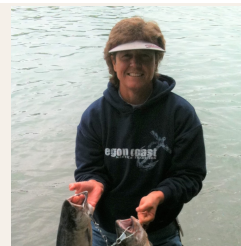

JEANNE UTTERBACK
Real Estate Agent
BRE# 02092258
Office: (530) 336-6869
Cell: (530) 941-6786
jeannewithcop@gmail.com