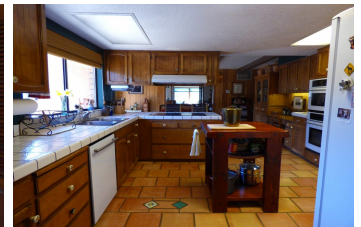

Silver Sage Ranch

Siskiyou County, California

\$789,000 | 300.19 Acres

5000 Hamlin Gulch Rd.
Fort Jones, California

Silver Sage Ranch! 5771 sf Spanish-influenced home, overlooking beautiful Scott Valley & Marble Mountains! The lovely 6 bed/4.5 bath home offers multiple living spaces, a breakfast room, bar & pool room, & much more. Contact us for a complete information package!

PROPERTY HIGHLIGHTS

- Lovely 5571 sf Main Home (Spanish Influenced Style)
- 300.19 Acres of Land – Varied Terrain
- Land in Williamson Act
- 600 sf Cabin, Fully Furnished
- 6 Stall Horse Barn, Arena, Multiple Hillside Fenced Horse Pens, Hay Storage, Excellent Condition
- Beautiful Views of Scott Valley and Marble Mountains
- Located in Siskiyou County, Northern California
- Hiking, Horseback Riding, Hunting – Outdoor Recreation Opportunities
- Minutes