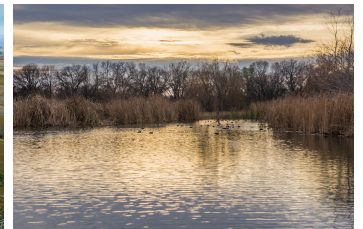

Rough Cut Ranch

Butte County, California

\$1,750,000 | 106.00 Acres

696 Lower Honcut Rd
Oroville, California

One of a kind, sportsman's paradise set in Northern California's District 10. Considered by many as one of the best producing locations in the nation, this 106 acre ranch is a fantastic duck hunting property. With two seasonal creeks, the ranch also shoots well for dove, quail, turkey and has some big blacktail bucks roaming about.

PROPERTY HIGHLIGHTS

- Sportsman's paradise set in Northern California's District 10.
- Considered by many as one of the best producing locations in the nation, this 106 acre ranch is a fantastic duck hunting property.
- Shoots well for dove and quail and has some big blacktail bucks roaming about.
- Excellent bass and catfish fishing.
- Entire home including decking constructed of Port Orford White Cedar from Oregon.
- Home is 3,340 sf with 5 bedrooms, 2 of which are mast