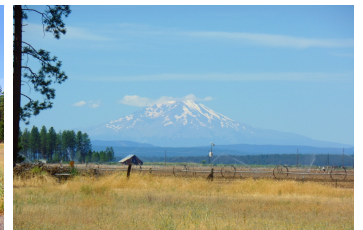

PROPERTY HIGHLIGHTS

- The home offers a large sunken living room with vaulted ceiling, sky lights, gas stove in lava rock and tile hearth plus full surround sound system.
- Spacious kitchen has island bar with 5 burner gas cook top, stainless oven and built in microwave. Large pantry and lots of counter space.
- Open to dining area with glass slider to partially covered back deck with concrete covered patio.
- Large master suite is very private, 2 walk in closets,