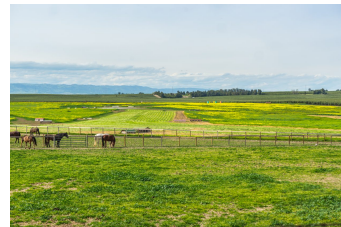

Woodland Stallion Station

Yolo County, California

\$1,850,000 | 100.57 Acres

34270 County Rd 20
 Woodland, California

The facility is equipped to service any discipline or multiple trainers. There is an 80' x 180' indoor arena, 130' x 200' lighted outdoor arena, dressage court, 300' x 600' competition arena, 54 box stalls, 4 barns, 26 covered paddocks, round pen, hot walker, turnouts, 2 homes and a full cross country course for both three day eventing and competitive driving.

PROPERTY HIGHLIGHTS

- Located less than 100 miles from San Francisco and 30 miles from Sacramento, Woodland Stallion Station is centrally located for both on-site events and easy access to all Northern California horse shows. Between Hwy 5 and Hwy 505, it has served as a layover for traveling barns and shippers up and down the west coast.
- Just over 100 acres of usable land makes for plenty of room to host events and gives customers plenty of room to work horse