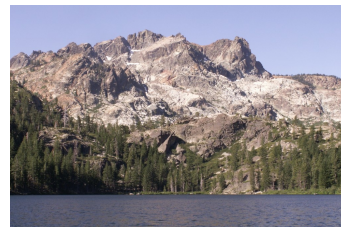

## Sierra Buttes

Sierra County, California

\$6,000,000 | 877.00 Acres

Sierra City, California

Located near Sierra City, CA, approx. 200 miles from the Bay Area, and 75 miles from Reno, NV, this spectacular, deeded mountainous property included two private, pristine alpine lakes, Young American Lake and Volcano Lake, and also includes lake frontage on the Upper and Lower Sardine Lakes. The property is mostly surrounded by Forest Service Land and is accessed by Forest Service road...

### PROPERTY HIGHLIGHTS

- This 877.4 acre property is located in Sierra County about 8 miles from the town of Sierra City, CA and approximately 122 miles from Sacramento, CA or 75 miles from Reno, Nevada. It is only 45 miles from Truckee, CA.
- The 200 acre parcel has frontage on Upper and Lower Sardine Lake and surrounds most of Volcano Lake. There is a 4x4 forest service road that leads you to Volcano Lake. The lake sits at 6300 ft elevation and is surrounded by pine tre