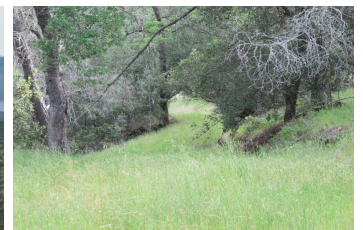

# Monticello Dam Ranch

Napa County, California

\$155,000 | 92.72 Acres

Napa, California

Rare property on the east side of Lake Berryessa. Great recreation property! Enjoy hunting, hiking, camping, ATV, and horse riding. So close to civilization but yet so peaceful. The views of Lake Berryessa are spectacular!! Go in partners on this one and all your friends and buddies can enjoy!!

## PROPERTY HIGHLIGHTS

- Zoning: AW - Agricultural Watershed
- Topography: This parcel has a varied topography including level meadow areas, private flat hilltops and steep mountainside. About 80% of the parcel is on the steeper side.
- Vegetation: There are many oak trees, open land with native grasses, Manzanita and some areas of brush.
- Water: The property has access to a spring (located on another parcel) that is connected to a large holding tank. There is an