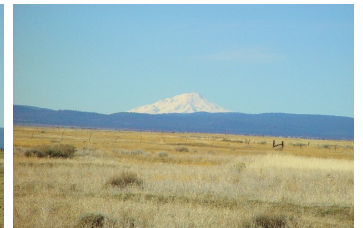

## The Wolter Place

Lassen County, California

\$186,500 | 160.00 Acres

665-705 Highway 299 East  
 Adin, California

160 acres in the heart of Big Valley, mostly undeveloped. Don't miss this opportunity to develop this open space property to suit your needs. Several wells, older 2 bedroom home, metal shop and barn.

### PROPERTY HIGHLIGHTS

- 160 acres ready to develop to suit your needs.
- Live in the older 2 bedroom home while you build your dream home.
- Located in the heart of Big Valley between Bieber and Adin in North Western Lassen County.
- Beautiful views of snow capped Mt. Shasta, Mt. Lassen and surrounding valley.
- Metal shop with concrete floor, large barn and 2 old grainaries.