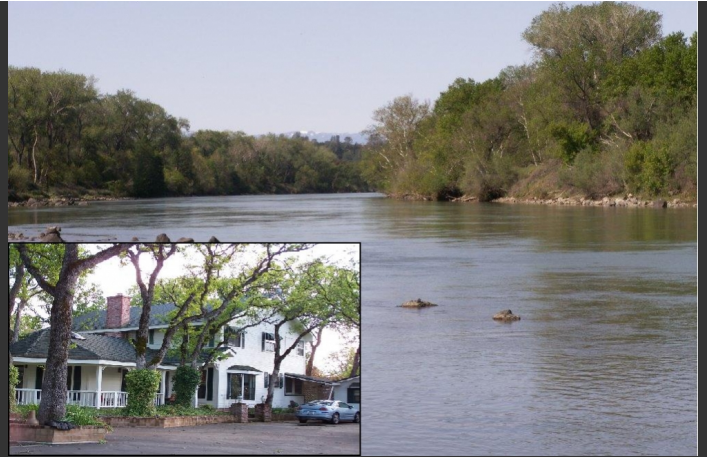

Sacramento River Bend

Tehama County, California

\$740,000 | 2.70 Acres

Red Bluff, California

Gorgeous 2.7 acre riverfront property with a beautiful 3200 sq ft, 2 story, 4 bdrm, 3 1/2 bath house with 600 feet of river frontage. You can enjoy hunting, camping, hiking, horseback riding, boating & fishing.

PROPERTY HIGHLIGHTS

- Gorgeous 2.7 acre riverfront property with a beautiful 3200 sq ft, 2 story, 4 bedroom, 3 1/2 bath house, covered cabanas, in ground swimming pool, 1 bedroom guest house, great barn, cozy and inviting landscape with stunning views of Mt. Lassen and Mt. Shasta.
- This property is a spectacular place for entertaining.
- The beautiful, large wooded deck and sitting area overlook the river.
- There is 600 feet of river frontage.
- This property is located nex