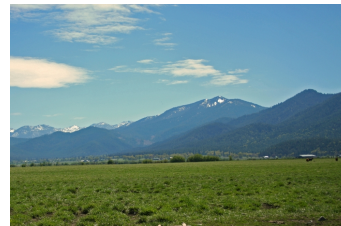

Scott Valley Ranch

Siskiyou County, California

\$1,400,000 | 489.00 Acres

California

489 Acre Pasture Ranch In The Heart Of Scott Valley. 432 Acres Of Irrigated Pasture, Flood And Center Pivot. Feed Barn, Corrals, Loading Chute, Cattle Squeeze And Scales.

PROPERTY HIGHLIGHTS

- This is a beautiful 489 acre pasture ranch in the heart of Scott Valley.
- Spectacular mountain valley bordered by the Marble Mountains.
- This is a very efficient pasture ranch that has over 436 acres irrigated from flood and one center pivot.
- There are adjudicated water rights from Patterson Creek and two wells.
- There is a feed barn, corrals, loading chute, cattle squeeze and scales.
- There is also a stock water system that provides water to all