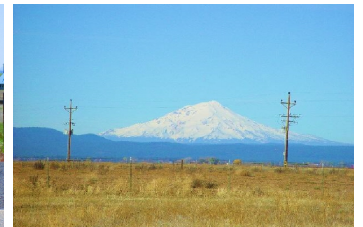

Shasta Lassen View

Shasta County, California

\$119,000 | 12.30 Acres

Lot 39 McArthur Road
McArthur, California

What a view! This level 12 acre property is ready for your home. Panoramic views of snow capped mountains. Recreational wonderland at your fingertips; hunting, fishing, horseback riding, water sports, snow skiing, hiking and golf just to name a few. Water well and septic are in. Pump in well set up to run off battery until power is installed.

PROPERTY HIGHLIGHTS

- You will never tire of the gorgeous sun sets from this property.
- Plenty of room for animals, 4-H and FFA projects or just open space.
- Close to the Intermountain Fair Grounds providing endless activities; a ball park, riding arena, soccer field, play ground, R.V. Park, new pavilion and rodeo grounds.
- Just a few miles to public boat launch enabling you to navigate Big Lake, Crystal Springs, Eastman Lake, Tule River, Fall River and Ajawa