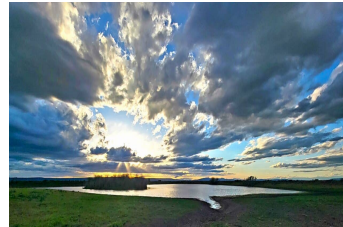

DONNA UTTERBACK

Real Estate Agent
BRE# 01199200

Office: (530) 336-6869

Cell: (530) 604-0700

fallriverproperties@frontiernet.net