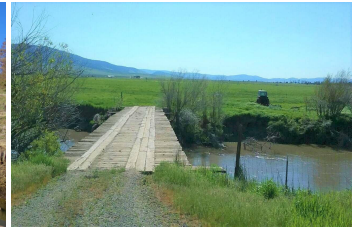

Lennon Lookout Ranch

Modoc County, California

\$690,000 | 128.00 Acres

295 Co Rd 149
Lookout, California

128+ acre cattle and hay ranch with Pit River running through! 80 acres that have been irrigated in the past. Four homes, two are mobile homes, all in need of TLC.

PROPERTY HIGHLIGHTS

- 2 - five tower pivots, flood and wheel lines.
- Two pumps in the river, 20 Hp and 25 HP.
- Ag well with 5 HP pump.
- The ranch is fenced for cattle.

DONNA UTTERBACK

Real Estate Agent
BRE# 01199200