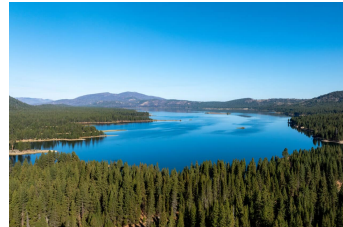

Lake Davis Resort

Plumas County, California

\$949,000 | 6.42 Acres

7582 Buckbrush Drive
Portola, California

Lake Davis Resort is a furnished retreat with cabins, motel rooms, and lake access for year-round recreation—perfect as a family compound, corporate retreat, or income property.

PROPERTY HIGHLIGHTS

- Lake Davis, CA; turnkey business
- 4 cabins & 9 motel rooms + 2 suites with kitchens
- Year-round activities: fishing, kayaking, hiking, snowmobiling, ATV riding
- ¼ mile to Lake Davis; 50 miles to Reno; 60 miles to Lake Tahoe
- 5 buildings, 6,100 sq. ft, 21 beds; sleeps up to 44
- Includes tractors with snowblowers
- Internet TV, Starlink, fiber optic
- Across from rentals/store; bookings through 2025