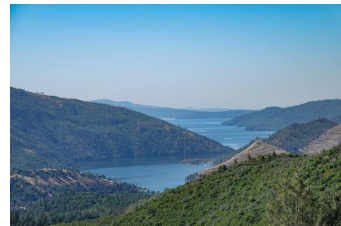

# Lake Oroville Country Home

Butte County, California

\$549,000 | 5.69 Acres

3844 Grizzly Creek Rd.  
 Yankee Hill, California

Spacious country home on 5.69 acres with stunning Lake Oroville views from nearly every room, just 35 minutes from Chico. This property features a large deck, finished basement, mature orchard, leased solar, and is ideal for peaceful, self-sufficient living.

## PROPERTY HIGHLIGHTS

- Lake Oroville views!!!
- 2,120 sf home plus approx 900 sf daylight basement space
- Built in 1980
- 3 bed, plus bonus rooms used as bedrooms
- Great producing orchard with wide variety of fruits including citrus and grapes
- Garden beds (fenced to keep deer out!)
- Close to fishing and water sports
- Rural setting
- Butte County
- Northern California
- Approx. an hour and a half from Sacramento