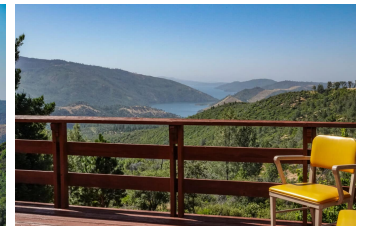

# Lake Oroville Country Home

Butte County, California

\$549,000 | 5.69 Acres

3844 Grizzly Creek Rd.  
 Yankee Hill, California

Spacious country home on 5.69 acres with stunning Lake Oroville views from nearly every room, just 35 minutes from Chico. This property features a large deck, finished basement, mature orchard, leased solar, and is ideal for peaceful, self-sufficient living.

## PROPERTY HIGHLIGHTS

- Lake Oroville views!!!
- 2,120 sf home plus approx 900 sf daylight basement space
- Built in 1980
- 3 bed, plus bonus rooms used as bedrooms
- Great producing orchard with wide variety of fruits including citrus and grapes
- Garden beds (fenced to keep deer out!)
- Close to fishing and water sports
- Rural setting
- Butte County
- Northern California
- Approx. an hour and a half from Sacramento