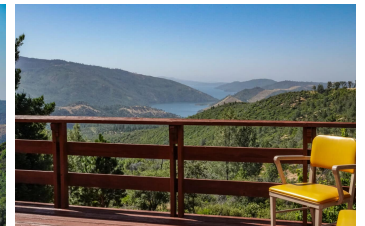

Lake Oroville Country Home

Butte County, California

\$549,000 | 5.69 Acres

3844 Grizzly Creek Rd.
 Yankee Hill, California

Spacious country home on 5.69 acres with stunning Lake Oroville views from nearly every room, just 35 minutes from Chico. This property features a large deck, finished basement, mature orchard, leased solar, and is ideal for peaceful, self-sufficient living.

PROPERTY HIGHLIGHTS

- Lake Oroville views!!!
- 2,120 sf home plus approx 900 sf daylight basement space
- Built in 1980
- 3 bed, plus bonus rooms used as bedrooms
- Great producing orchard with wide variety of fruits including citrus and grapes
- Garden beds (fenced to keep deer out!)
- Close to fishing and water sports
- Rural setting
- Butte County
- Northern California
- Approx. an hour and a half from Sacramento