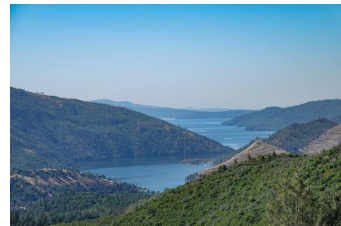

Lake Oroville Country Home

Butte County, California

\$549,000 | 5.69 Acres

3844 Grizzly Creek Rd.
 Yankee Hill, California

Spacious country home on 5.69 acres with stunning Lake Oroville views from nearly every room, just 35 minutes from Chico. This property features a large deck, finished basement, mature orchard, leased solar, and is ideal for peaceful, self-sufficient living.

PROPERTY HIGHLIGHTS

- Lake Oroville views!!!
- 2,120 sf home plus approx 900 sf daylight basement space
- Built in 1980
- 3 bed, plus bonus rooms used as bedrooms
- Great producing orchard with wide variety of fruits including citrus and grapes
- Garden beds (fenced to keep deer out!)
- Close to fishing and water sports
- Rural setting
- Butte County
- Northern California
- Approx. an hour and a half from Sacramento