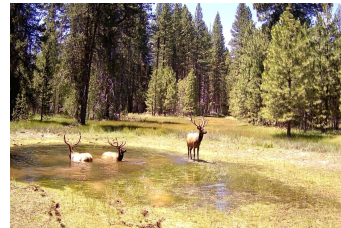

PROPERTY HIGHLIGHTS

- 990 sf, 2 bedroom, 2 bath home
- Seasonal ponds
- Lush meadows
- Manicured trees

DONNA UTTERBACK
Real Estate Agent
BRE# 01199200
Office: (530) 336-6869
Cell: (530) 604-0700
fallriverproperties@frontiernet.net