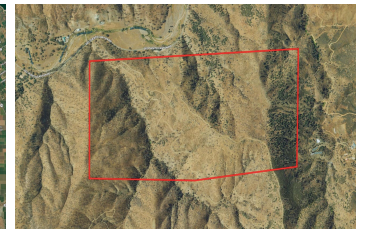

Old Iron Gate Ranch

Stanislaus County, California

\$850,000 | 337.00 Acres

14600 Del Puerto Canyon Rd
Newman, California

Welcome to Old Iron Gate Ranch! This 337-acre property has everything you need for off grid living, hunting, shooting, off road vehicle fun, or any type of outdoor recreational activity.

PROPERTY HIGHLIGHTS

- 337 Acres
- Year round spring and well
- Custom shooting range and off road vehicle trails
- 4 Buildable areas

ANDY PICKERING
Real Estate Agent
BRE# 02141579
Cell: (415) 917-3133
andy@caoutdoorproperties.com