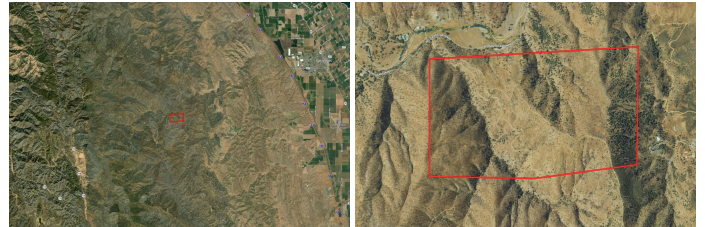

# Old Iron Gate Ranch

Stanislaus County, California

\$795,000 | 337.00 Acres

14600 Del Puerto Canyon Rd  
Newman, California

Welcome to Old Iron Gate Ranch! This 337-acre property has everything you need for off grid living, hunting, shooting, off road vehicle fun, or any type of outdoor recreational activity.

## PROPERTY HIGHLIGHTS

- 337 Acres
- Year round spring and well
- Custom shooting range and off road vehicle trails
- 4 Buildable areas

**JULIE BAIRD**  
Real Estate Agent  
BRE# 02151729  
Office: (707) 455-4444  
Cell: (650) 218-7001  
[julie@caoutdoorproperties.com](mailto:julie@caoutdoorproperties.com)