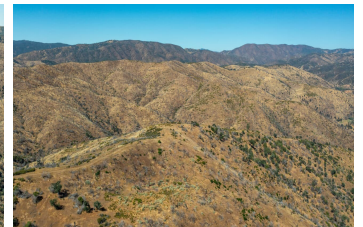

# Old Iron Gate Ranch

Stanislaus County, California

\$850,000 | 337.00 Acres

14600 Del Puerto Canyon Rd  
Newman, California

Welcome to Old Iron Gate Ranch! This 337-acre property has everything you need for off grid living, hunting, shooting, off road vehicle fun, or any type of outdoor recreational activity.

## PROPERTY HIGHLIGHTS

- 337 Acres
- Year round spring and well
- Custom shooting range and off road vehicle trails
- 4 Buildable areas

**JULIE BAIRD**  
Real Estate Agent  
BRE# 02151729  
Office: (707) 455-4444  
Cell: (650) 218-7001  
[julie@caoutdoorproperties.com](mailto:julie@caoutdoorproperties.com)