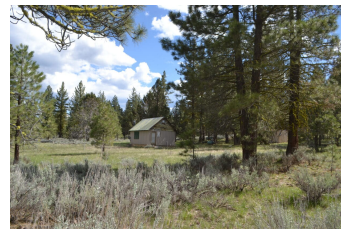

Spring Hill Cabin

Lassen County, California

\$125,000 | 40.00 Acres

Spring Hill Drive
Terro, California

Seasonal cabin on 40 acres. Surrounded by the Modoc National Forest in X3a Deer Hunting Zone, just a few miles southeast of a State Game Refuge and less than 30 minutes from Eagle Lake. Completely off-grid 2 with springs. Complete perimeter fencing with gates and access roads. This unique and private property is an excellent place for big game hunters.

PROPERTY HIGHLIGHTS

- 384 sqft cabin
- 2 springs
- 20' Container Used for Power
- Propane Tank
- Perimeter fencing
- Forest and Meadow
- Less than 30 miles to Eagle Lake

SARA SMALL
Real Estate Agent
BRE# 02145262
Office: (530) 336-6869
Cell: (530) 262-2942
sarasmall1996@gmail.com